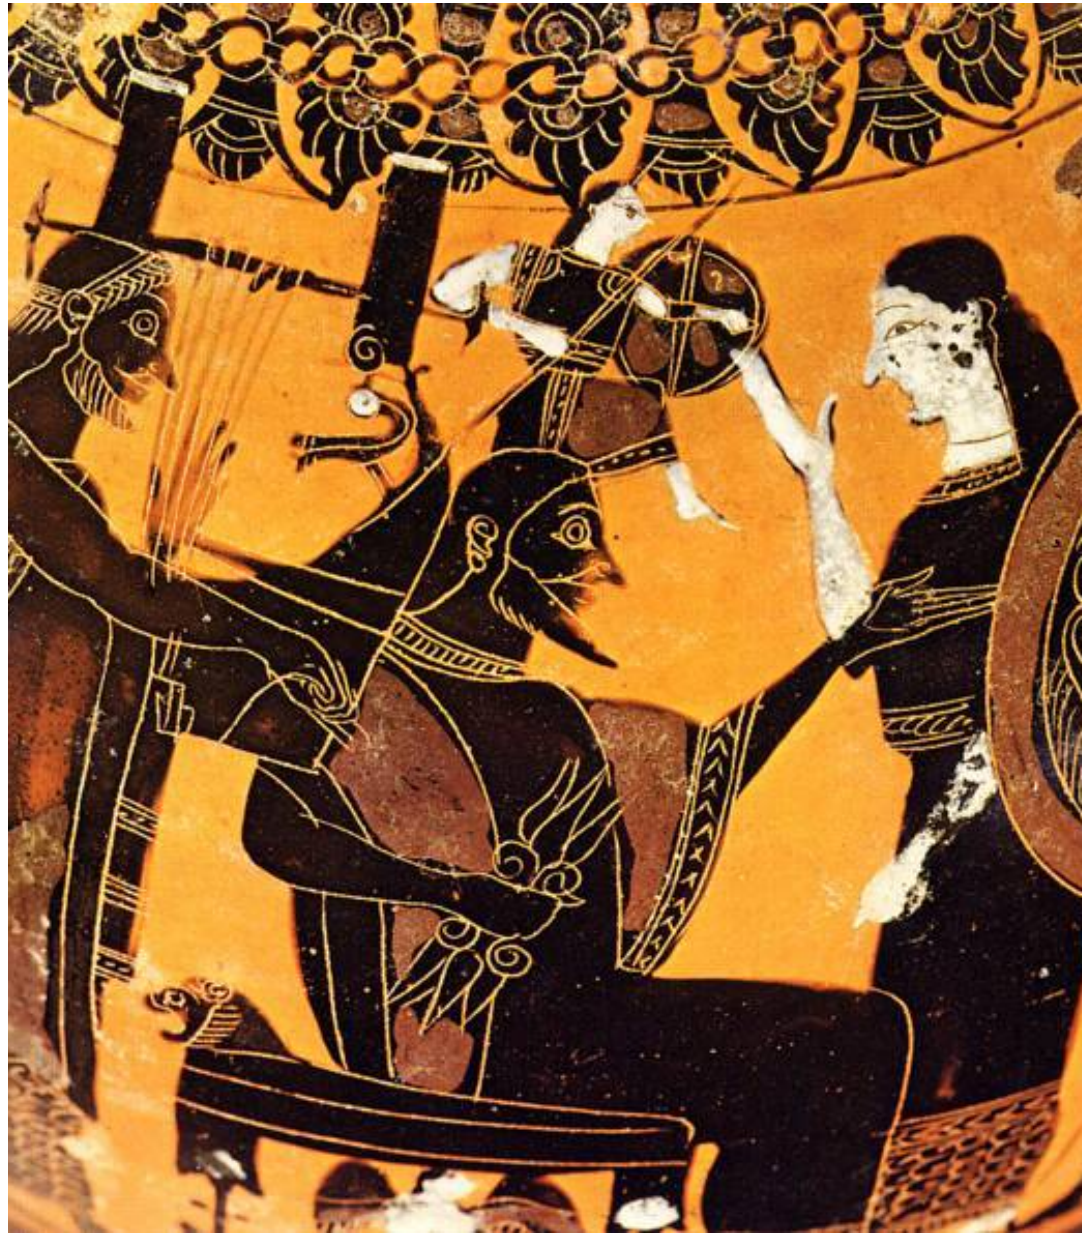

**Birth of Athena on Athenian
black-figure amphora, ca. 550 BC,
Boston Museum of Fine Arts**

OGCMA0242ANCIENTAthena_Boston